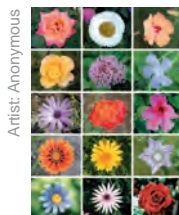

Artist: Paula Rodriguez

Artist: Barbara LaGrange

A-4. Blossoms

The gift is but a seed—
a flower's tiny start
May it so bloom and flourish
as to blossom in your heart.